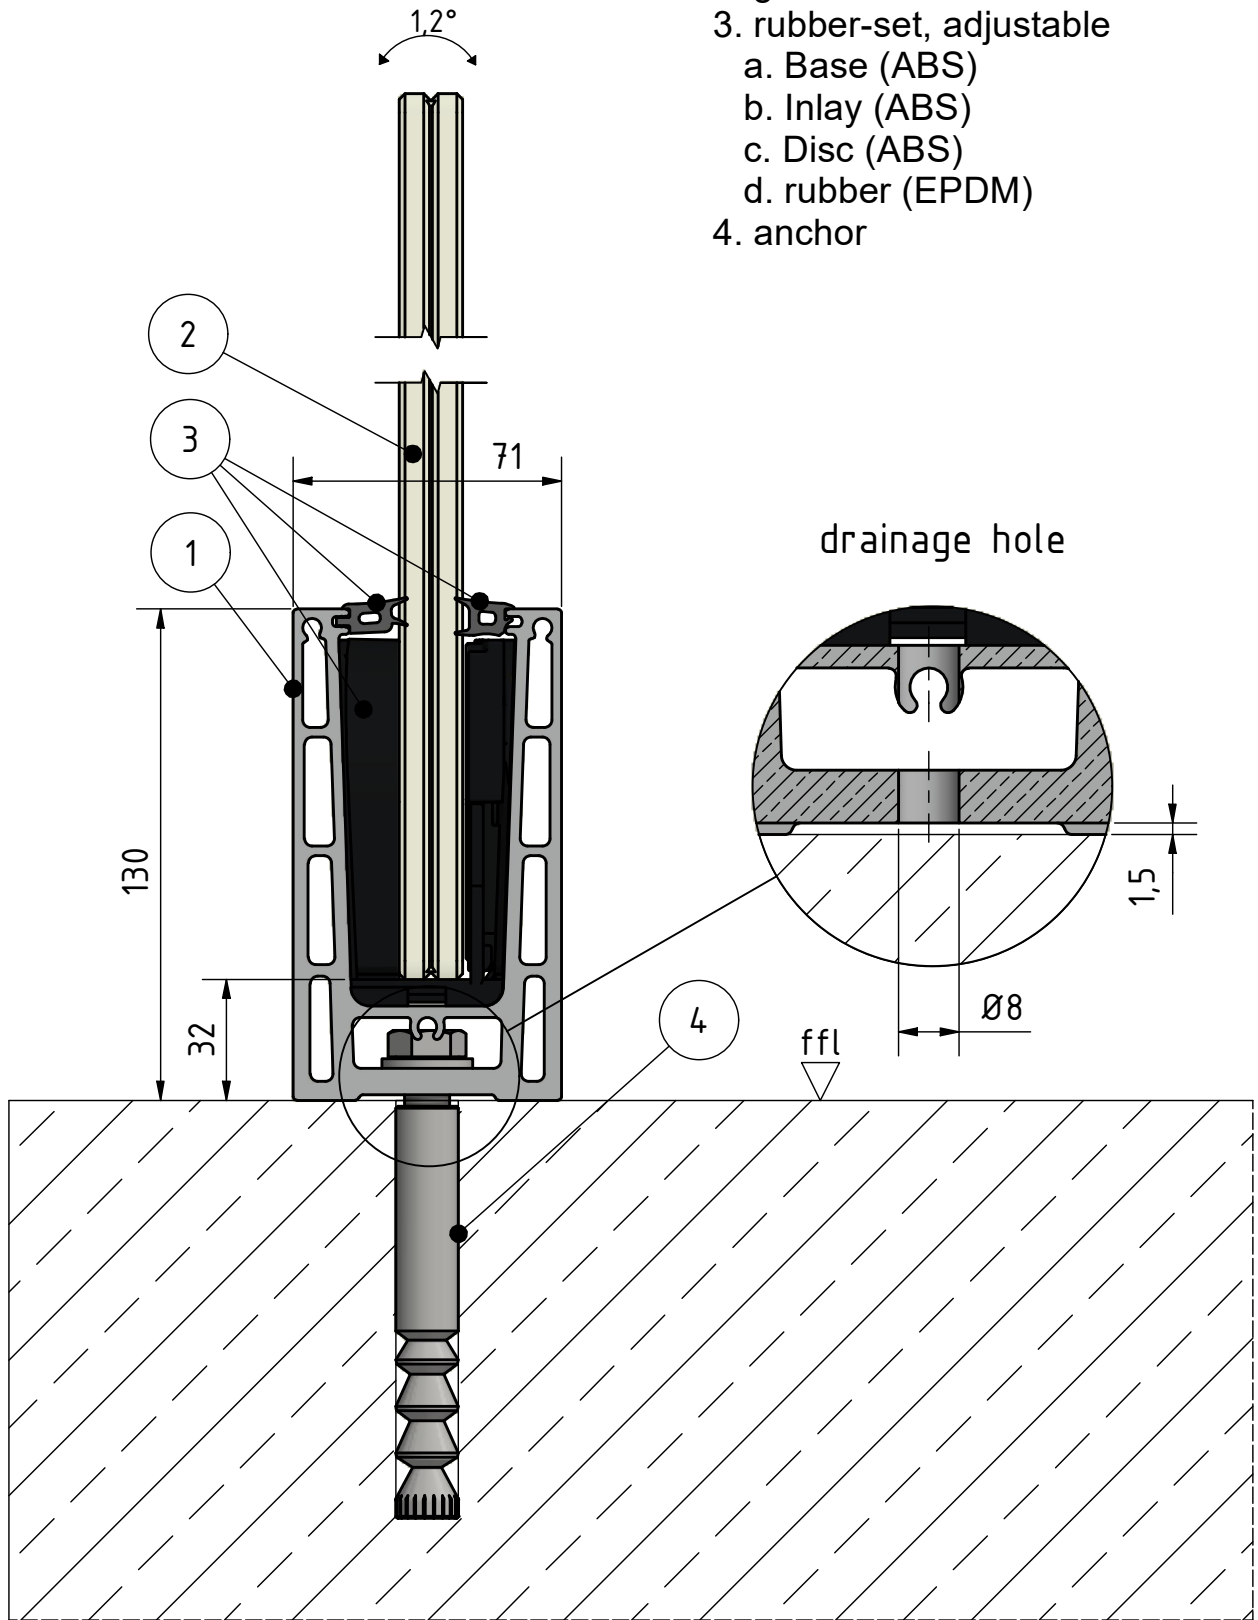

1. Top profile (Easy Glass Prime)
2. glass 16,76mm- 25,52mm
3. rubber-set, adjustable
  - a. Base (ABS)
  - b. Inlay (ABS)
  - c. Disc (ABS)
  - d. rubber (EPDM)
4. anchor

**SYSTEM:** Easy Glass Prime  
**MODEL:** 168410  
**DESCRIPTION:** Top mount

**DRAWN:** AIG  
**DATE:** 19.07.2018  
**DRAWING NO.:** 168410-001\_Easy Glass Prime Top

This detail drawing is for reference purposes only. The installer must check the specifications and details with the local situation and regulations. For further advice and service please contact your nearest Q-railing office.